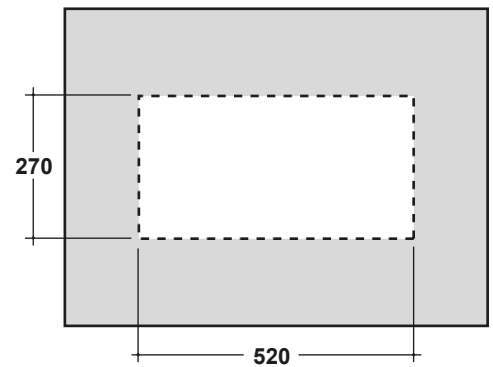

Underliming:

PRODUCT FEATURES

-wash basin upon/under top

MAINTENANCE

-please clean with water and soap or other suitable products
-please avoid any aggressive or abrasive product

DESCRIPTION

Washbasin -weigh 16 Kg

CERTIFICATION

EN 14688