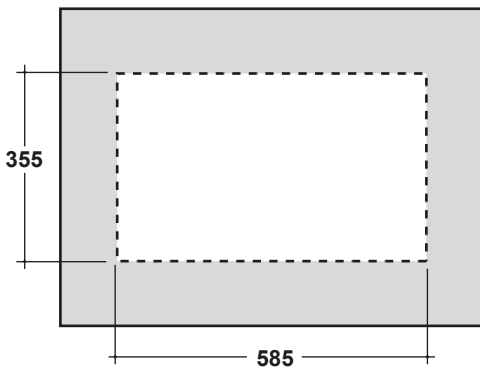

Modell: SOTTO, v.nr. 1885127

MONTERING:

Nedfelling:

Underliming:

PRODUCT FEATURES

-wash basin upon/under top

MAINTENANCE

-please clean with water and soap or other suitable products
-please avoid any aggressive or abrasive product

DESCRIPTION

Washbasin -weigh 16 Kg

CERTIFICATION

EN 14688